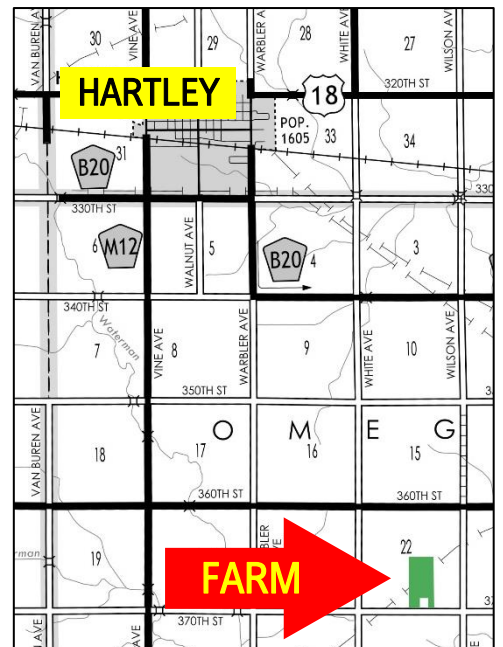

The ACRE Company - Spencer, Iowa

theacreco.com 712-262-3529

Information contained herein is gathered from sources deemed reliable but cannot be guaranteed by The ACRE Co.