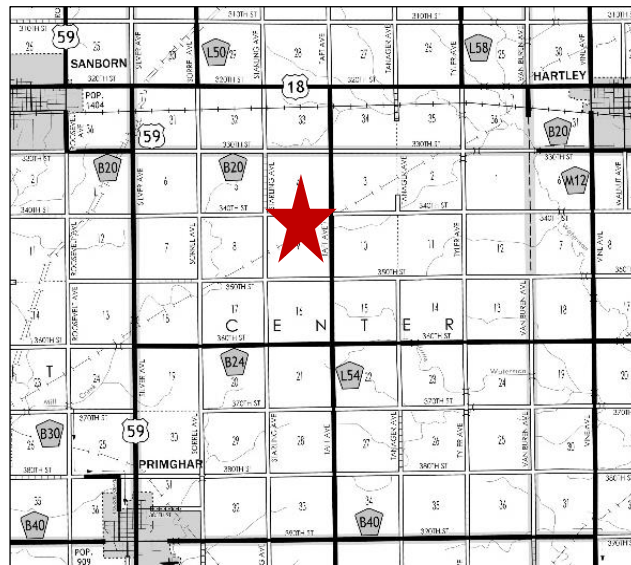

Farm Real Estate

Spencer, Iowa 712-262-3529

theacreco.com

Austin Peterson 712-260-3678

Jon Hjelm, ALC 712-240-3529

Chuck Sikora 712-260-2788

Information contained herein is gathered from sources deemed reliable but cannot be guaranteed by The ACRE Co.